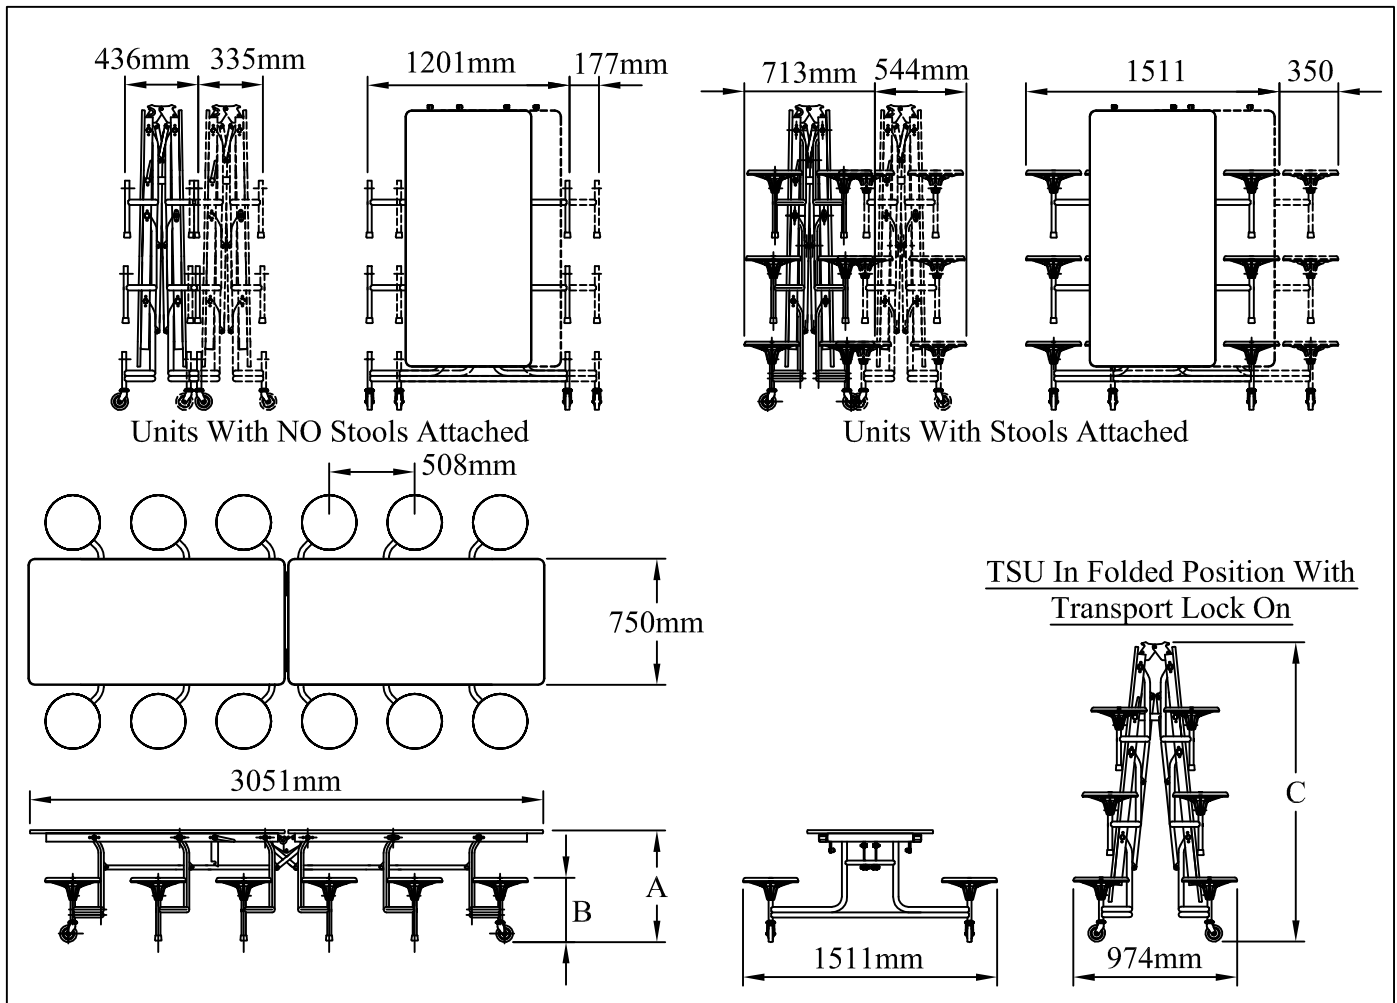

Table Seating Units

10' Long x 12 Seat Senior

(Armour Edged)

Model No.	Description	Dim A (mm)	Dim B (mm)	Dim C (mm)	Packed Vol (m3)	Add. Packed Vol (m3)	Weight (kg)
TTC73-26	12 Seat Unit 26" High	663	381	1786	0.935	0.814	85
TTC73-27	12 Seat Unit 27" High	688	407	1812	0.947	0.835	87
TTC73-29	12 Seat Unit 29" High	739	457	1862	0.973	0.858	90

Model No.	Description	Colour	Carton Dims HxWxD (mm)	Carton Vol (m3)	Carton Weight (kg)
3014-13-01	13" Diameter One Piece Stools (4 Per Carton)	Black	330x370x370	0.045	3.5
3014-13-02		Brown	330x370x370	0.045	3.5
3014-13-03		Blue	330x370x370	0.045	3.5
3014-13-04		Red	330x370x370	0.045	3.5
3014-13-05		Yellow	330x370x370	0.045	3.5
3014-13-06		Green	330x370x370	0.045	3.5
3014-13-99		Special	330x370x370	0.045	3.5