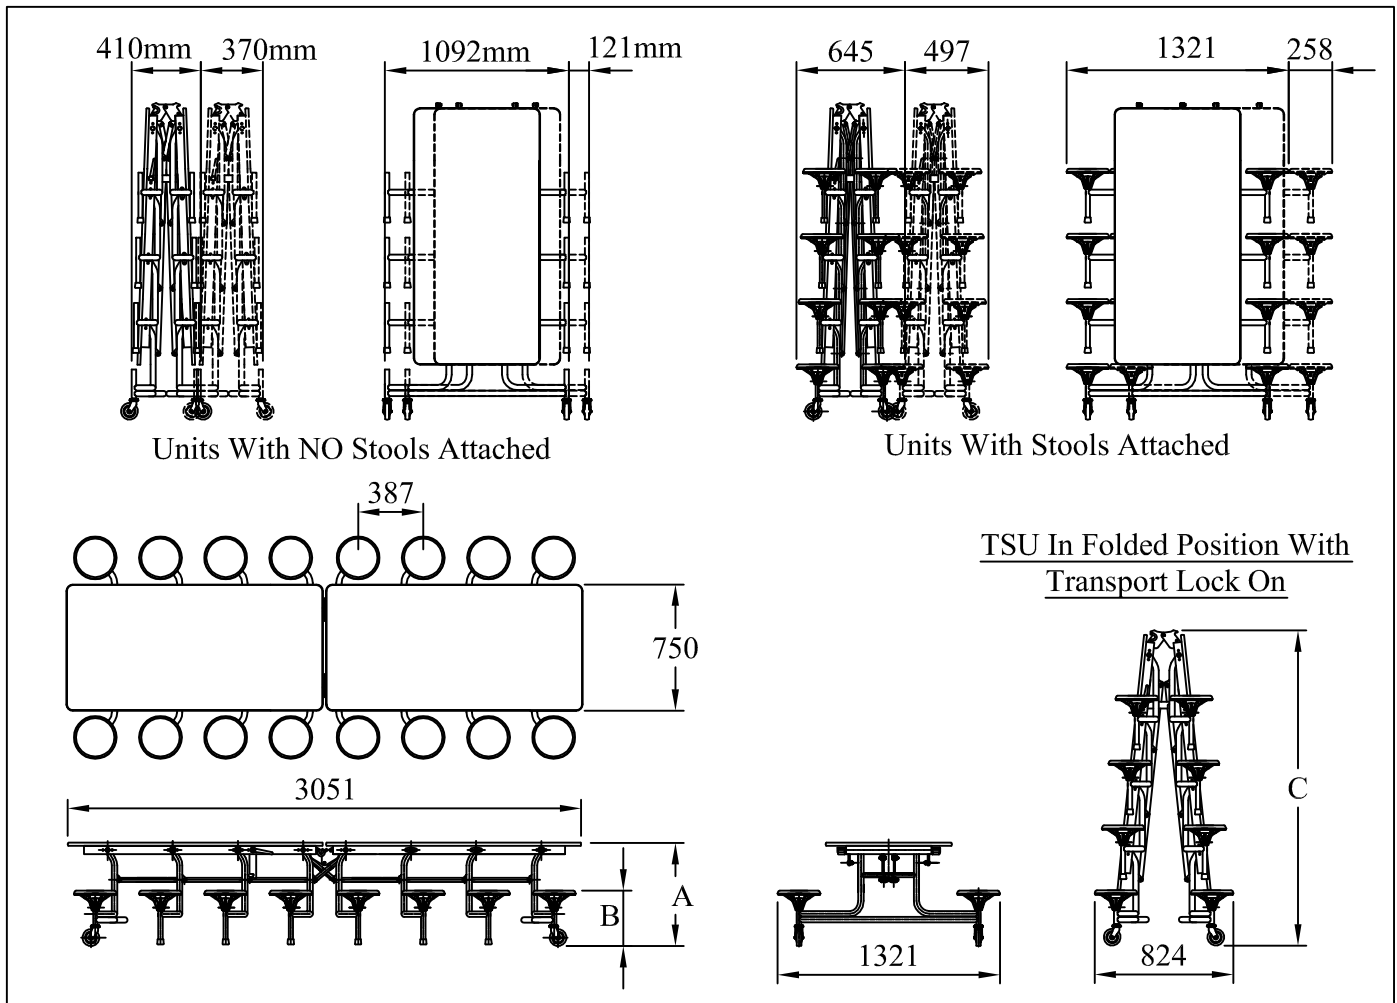

Table Seating Units

10' Long x 16 Seat Cadet (Armour Edged)

Model No.	Description	Dim A (mm)	Dim B (mm)	Dim C (mm)	Packed Vol (m3)	Add. Packed Vol (m3)	Weight (kg)
TTJ73-24	16 Seat Unit 24" High	613	329	1873	0.838	0.757	97

Model No.	Description	Colour	Carton Dims HxWxD	Carton Vol (m3)	Carton Weight (kg)
3014-10-01	10" Diameter One Piece Stools (8 Per Carton)	Black	290x470x260	0.035	4.5
3014-10-02		Brown	290x470x260	0.035	4.5
3014-10-03		Blue	290x470x260	0.035	4.5
3014-10-04		Red	290x470x260	0.035	4.5
3014-10-05		Yellow	290x470x260	0.035	4.5
3014-10-06		Green	290x470x260	0.035	4.5
3014-10-99		Special	290x470x260	0.035	4.5