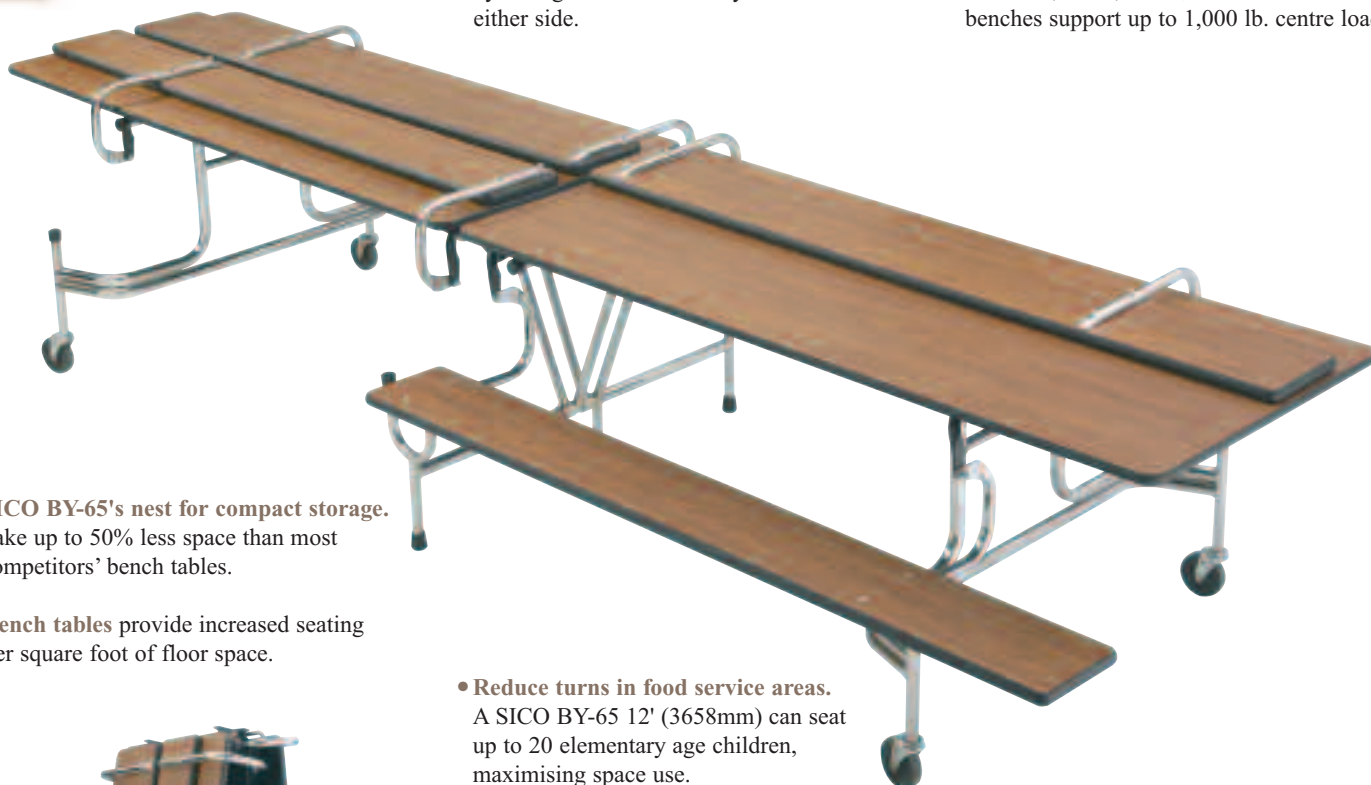

7

SICO Bench Mobile Folding Table

- **Flip-up benches cut cleaning time.**
Floors clean easier without moving the whole unit.
- **1/2" (1.3cm) centre gravity lock bar** prevents anyone from raising centre of table by sitting on the end. Easily released from either side.
- **1-1/16" (2.7cm) thick, solid wood core** benches support up to 1,000 lb. centre load.

- **SICO BY-65's nest for compact storage.**
Take up to 50% less space than most competitors' bench tables.
- **Bench tables provide increased seating** per square foot of floor space.

- **Reduce turns in food service areas.**
A SICO BY-65 12' (3658mm) can seat up to 20 elementary age children, maximising space use.

- **Removable benches.** Removing two bolts allows any bench to be removed so wheelchairs can be rolled up to a table. Benches can also be removed for chair use for banquets, meeting, etc.

- **When folded, table is surrounded by steel** for protection from damage in stored position.

WARRANTY
15 years with a lifetime warranty on welds

Quality System Registered to ISO 9001:2000

Top shape	Top dimensions	Top heights	Storage dimensions single unit LxW	Weight
BY65 Rectangular Tables	2440mm x 760mm, 8 adults, 12 children	690mm, 740mm, 810mm	800mm x 1080mm	95kg
BY65 Rectangular Tables	3050mm x 760mm, 12 adults, 16 children	690mm, 740mm	800mm x 1080mm	109kg
BY65 Rectangular Tables	3660mm x 760mm, 16 adults, 20 children	690mm, 740mm, 810mm	800mm x 1080mm	122kg