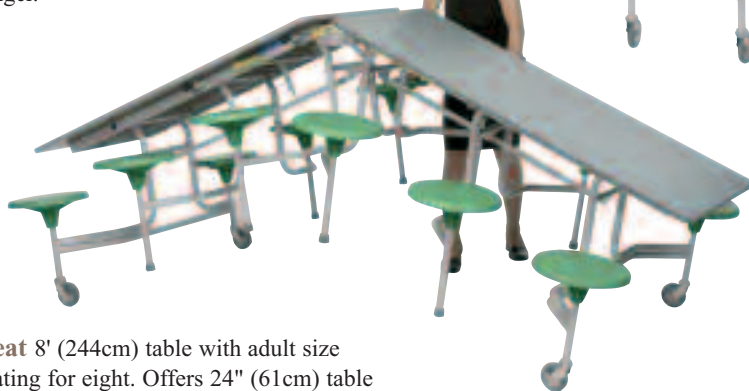

3

SICO Mobile Folding Table Seating Units (TSU's)

- Tables can pay for themselves in as little as two years.

Savings in staff time alone will pay for the SICO tables in a short time.

- Serve up to 15% to 20% more people than tables and chairs in the same space. Separate chairs and tables require extra aisle space to slide out for entry.

- SICO tables are easier on your floors. Continually sliding chairs damage floors. SICO TSU's rest on non-marking neoprene glides. Floors look nicer longer.

8 Seat 8' (244cm) table with adult size seating for eight. Offers 24" (61cm) table space per seat.

12 Seat
10' (305cm) table with seating for twelve. Offers 20" (51cm) of table space per seat.

16 Seat 10' (305cm) table seats sixteen. Maximum seating for younger students. Allows 15" (40cm) table space per seat.

- Cuts clean-up time by more than half. Fold, roll, clean and reset in a fraction of time it takes to move, clean, and reset tables and loose chairs.

Quality System Registered to ISO 9001:2000

Top shape	Top dimensions/seating capacity	Top heights	Storage dimensions single unit LxW	Weight
Rectangular TSU	2431mm x 750mm, 8 seats	660mm, 690mm, 740mm	1511mm x 750mm	70kg
Rectangular TSU	3051mm x 750mm, 12 seats	660mm, 690mm, 740mm	1511mm x 713mm	90kg
Rectangular TSU	3051mm x 750mm, 16 seats	610mm	1321mm x 645mm	97kg