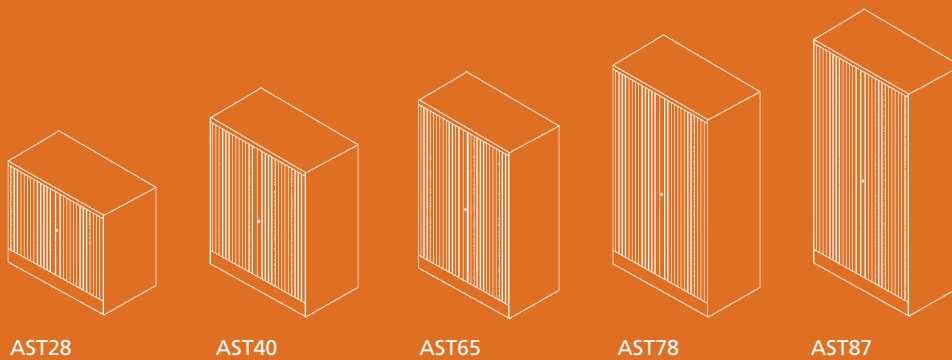

Bisley Side Opening Tambours

BS standards – compliance summary

Standard	Part	Level
BS 476	7 Class 2Y	tambour shutter test - flammability
BS 4875	7	strength and stability of office furniture
BS 4875	8	stability of office furniture

Cabinet dimensions

Product	Height	Width	Depth
AST28	711mm (28 in)	1000mm (39 in)	470mm (18.5 in)
AST40	1016mm (40 in)	1000mm (39 in)	470mm (18.5 in)
AST65	1651mm (65 in)	1000mm (39 in)	470mm (18.5 in)
AST78	1968mm (77 in)	1000mm (39 in)	470mm (18.5 in)
AST87	2229mm (87 in)	1000mm (39 in)	470mm (18.5 in)

Five tambour finishes